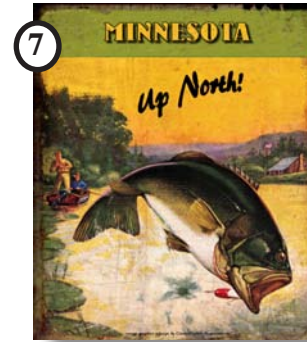

Vintage Minnesota Outdoor Adventure

WHOLESALE
Souvenirs and Décor
for Home - Cabin - Lodge

Metal, Wood and Corrugated Metal Signs for the Wall

1939 Map
open or personalized-Leech Lake or Grand Rapids

Vintage Minnesota ad
personalized for Leech Lake & vacation locations

- VIVID COLORS
- SATIN FINISH
- INDIVIDUALLY WRAPPED

designs available as
postcards, posters or signs

- Metal Signs ... 12x16... \$
- Wood Signs... 14x20 ... \$
- Corrugated Metal ... 16x24... \$
- on BarnWood Frame ... \$
- Large Metal... 24x36... \$

MINIMUM ORDER - 10 Signs - Wood & Metal Mix
Pick-and-choose by number using matching order form

FREE SHIPPING!

Vintage 1926 Road Map
personalized for
Leech Lake & Grand Rapids

Send Questions, Orders & Requests to:
bob@classicOutdoorMagazines.com