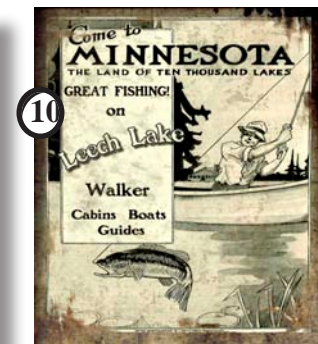

Vintage Minnesota Outdoor Adventure

WHOLESALE
Souvenirs and Décor
for Home - Cabin - Lodge

Metal, Wood and Corrugated Metal Signs for the Wall

1939 Map
open or personalized-Leech Lake or Grand Rapids

Vintage Minnesota ad
personalized for Leech Lake & vacation locations

MINIMUM ORDER - 10 Signs - Wood & Metal Mix
Pick-and-choose by number using matching order form

FREE SHIPPING!

Vintage 1926 Road Map
personalized for
Leech Lake & Grand Rapids

Send Questions, Orders & Requests to:
bob@classicOutdoorMagazines.com