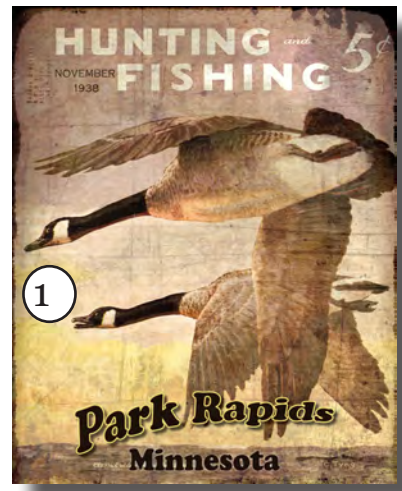

Rustic Metal Signs 12x15 & Custom Postcards 6x4

Vintage Outdoor Art
for
Park Rapids

Bob & JoAnn Pitman
5732 Fox Trail
Florence, MT 59833
406-552-2569 cell

Add your business information to the back

Signs ... \$15 each + shipping
Minimum Order - Pick Any 6 Signs by Number
Minimum Postcard Order ... 60 postcards \$.80 each
10 of each design with Custom Text Back ... \$48 + shipping
Double Order - 120 postcards \$.65 each ... \$78 + shipping