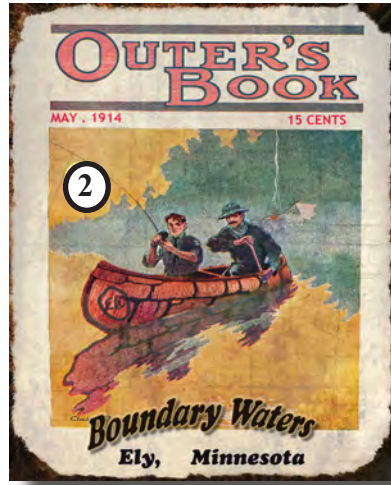

Rustic Metal Signs 12x15 & Custom Postcards 6x4

*Bob & JoAnn Pitman
5732 Fox Trail
Florence, MT 59833
406-552-2569 cell*

*Vintage Outdoor Art
for
The Boundary Waters Canoe Area*

Add your business information to the back