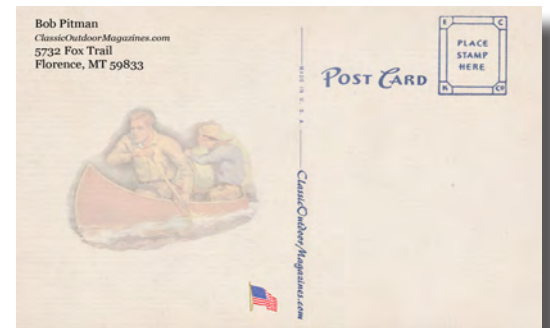

Add your business information to the back

products by ClassicOutdoorMagazines.com