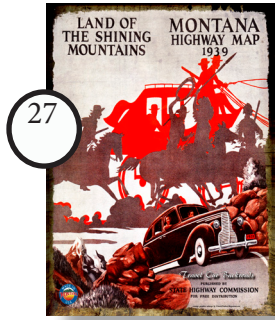

Designs & Signs by ClassicOutdoorMagazines.com
 visit the website for ordering information & assistance

- 27 1939 Montana Hwy Map
- 28 1940 Montana Hwy Map
- 29 406 Ranch
- 30 Glacier Boat
- 31 Montana Fly
- 32 MT Dude Ranches
- 33 Keep A Light On for You
- 34 Neath Montana Moon

- 35 Fly Montana Sky
- 36 Glacier Call of Mountains
- 37 Great Northern to Glacier
- 38 Montana Majestic
- 39 Art Deco
- 40 Union Pacific-Mountain Picnic
- 41 Sweney Moose-MT or Yellowstone
- 42 Places to Go
- R Custom Montana Rodeo

MONTANA RODEO
 Custom Location

6x9 Table Toppers

Montana Heritage
 for Table, Desk or Mantle!
 add vintage Montana charm anywhere

- same heavy metal as 12x15 signs
- slotted base bends cleanly for display
- ships flat for easy storage
- wrapped and ready to sell