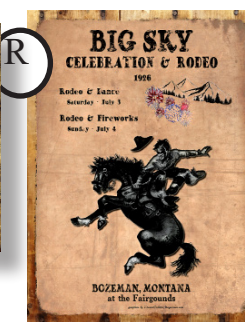

Designs & Signs by ClassicOutdoorMagazines.com
 visit the website for ordering information & assistance

- 27 1939 Montana Hwy Map
- 28 1940 Montana Hwy Map
- 29 406 Ranch
- 30 Glacier Boat
- 31 Montana Fly
- 32 MT Dude Ranches
- 33 Keep A Light On for You
- 34 Neath Montana Moon

- 35 Fly Montana Sky
- 36 Glacier Call of Mountains
- 37 Great Northern to Glacier
- 38 Montana Majestic
- 39 Art Deco
- 40 Union Pacific-Mountain Picnic
- 41 Sweney Moose-MT or Yellowstone
- 42 Places to Go
- R Custom Montana Rodeo

MONTANA RODEO
 Custom Location

6x9 Table Toppers

Montana Heritage
 for Table, Desk or Mantle!
 add vintage Montana charm anywhere

- same heavy metal as 12x15 signs
- slotted base bends cleanly for display
- ships flat for easy storage
- wrapped and ready to sell